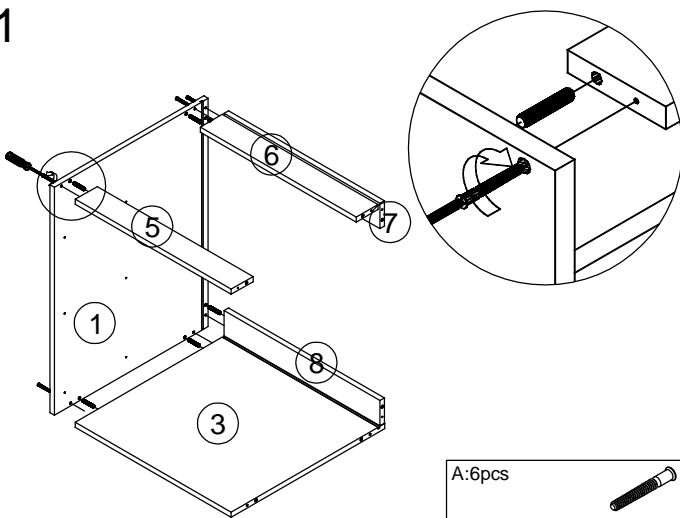

Base Unit Three Drawers

A:12pcs
ø7x48mm

B:12pcs
ø8x40mm

C:3pcs

D:18pcs
ø4x16mm

1

2

3

4

After installing the cabinet, install the drawer box according to the installation instructions of the drawer.

Base Unit Three Drawers

A:14pcs
ø7x48mm

B:6pcs
ø8x40mm

C:3pcs

D:18pcs
ø4x16mm

1